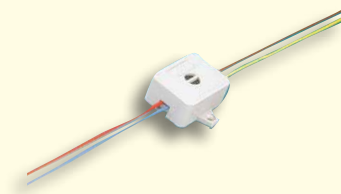

RRP\* 12,49 EUR

Height: 80 mm

Height: 35 mm

Height: 35 mm

Height: 35 mm

Height: 35 mm

Height: 50 mm

**BRAWA pin sockets** make light installation easy. Simply insert the light into the pin socket and you're done. There are no more complex cable connections between the light and the socket.