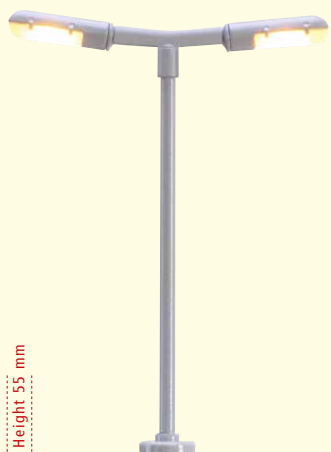

# BRAWA PIN-SOCKET LIGHTS NOW EX STOCK AVAILABLE

Height 48 mm

**Curved Mast Light**  
Old Order no. 4000

Order no. **83000**

RRP\* 13,49 EUR

Height 55 mm

**Curved Mast Light, Double**  
Old Order no. 4002

Order no. **83002**

RRP\* 18,49 EUR

Height 55 mm

**Platform Light**  
Old Order no. 4003

Order no. **83003**

RRP\* 15,49 EUR

Height 51 mm

**Angular-head Light**  
Old Order no. 4004

Order no. **83004**