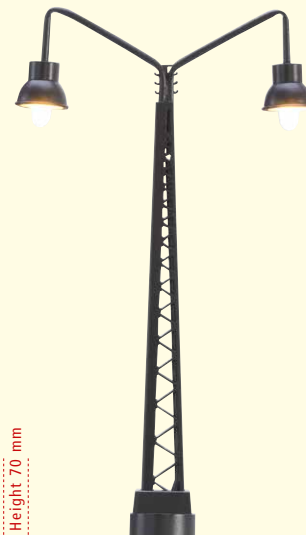

RRP\* 18,49 EUR

Height 55 mm

**Platform Light**  
Old Order no. 4003

Order no. **83003**

RRP\* 15,49 EUR

Height 51 mm

**Angular-head Light**  
Old Order no. 4004

Order no. **83004**

RRP\* 13,49 EUR

Height 70 mm

**Lattice-mast Light**  
Old Order no. 4010

Order no. **83010**

RRP\* 17,49 EUR

Height 70 mm

**Lattice-mast Light, Double**  
Old Order no. 4011

Order no. **83011**

RRP\* 20,49 EUR

Height 65 mm

**Floodlight, Double**  
Old Order no. 4012

Order no. **83012**

RRP\* 17,49 EUR

Height 11 mm

**Spotlight**  
Old Order no. 4013

Order no. **83013**