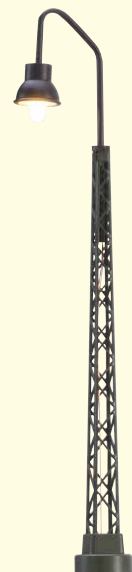

Height: 80 mm