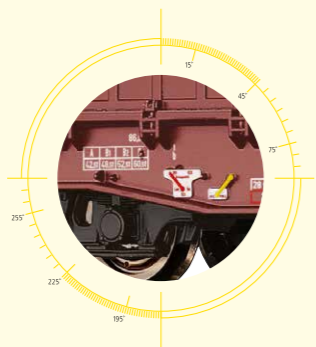

Road no. 31-50-482 0107-5

Order no. **47573**

182.7

2181

Delivery Date: Q4/2021

RRP\* 62,50 EUR