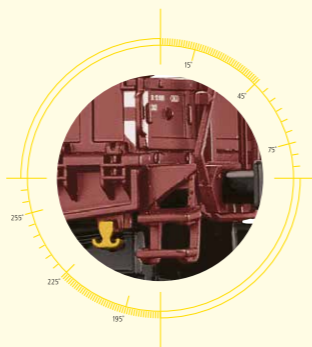

Open Freight Car Samm-u „Fortschritt“ DR

Road no. 31-50-482 0107-5

Order no. **47573**

182.7

2181

Delivery Date: Q4/2021

RRP* 62,50 EUR

REAL ADDED VALUE: THE BRAWA WEBSITE

01

02

03

04

05

06

07

08

09

10

1. 01 Comprehensive information on the details of the model variants with explanation of all icons
2. 02 Information on awards, honours and distinctions received by models
3. 03 Detailed descriptions of the model details and additional functions of the digital version
4. 04 Functional overview of the model variants
5. 05 Convenient "Goto menu" for faster navigation
6. 06 Operating instructions with spare parts lists and function overviews for download
7. 07 Information about and photos of the real stock our models are based on
8. 08 Clearly arranged lists of additional models of the same series
9. 09 Informative product and workshop videos
10. 10 Product recommendations for assembling trains in a historically accurate manner