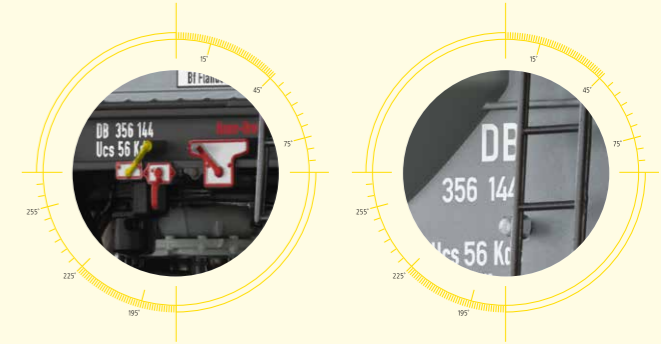

THIS DETAILS SHOULD STIR THINGS UP QUITE A BIT

Container Car Kds 54 DB

Road no. 359 497

Best.-Nr. **50519**

98,2

Delivery Date: Q4/2021

RRP* 46,90 EUR

Container Car Ucs 908 DB

Road no. 21 80 910 5 927-7

Order no. **50523**

98,2

Delivery Date: Q4/2021

RRP* 46,90 EUR

Container Car Kds 56 DB

Road no. 356 144

Order no. **50521**

98,2

Delivery Date: Q4/2021

RRP* 46,90 EUR

- Separately mounted container cover and valves
- Brake shoes in wheel plane
- Extra mounted steps
- Separately mounted axle brake rod
- Extra mounted brake system
- NEM-standard close coupling
- Fine painwork and printing