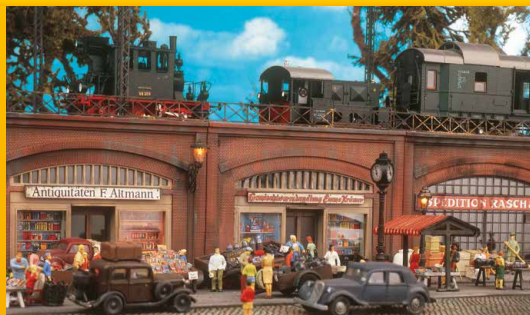

THE THINGS THAT MAKE LITTLE WORLDS BIG

It's the little things that make model railways such lovable miniature worlds. In addition to our lamps and cable railway sets, we offer a small yet selective range of perfectly replicated accessories, especially accessories for railway stations, including clocks, advertising pylons, telephone boxes, brick arches and shop arcades, plus tiny, realistic platform requisites. For experts, the accessories are far more than props.

Let yourself be inspired at www.brawa.de