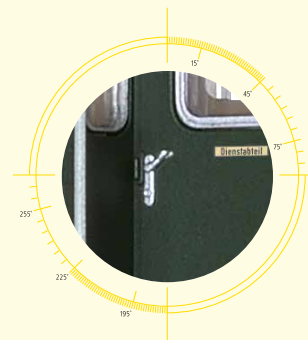

### Half Luggage Car BPw4yge DB

Road no. 98 190 Han

Order no. **46108**

AVAILABLE

RRP\* 79,90 EUR