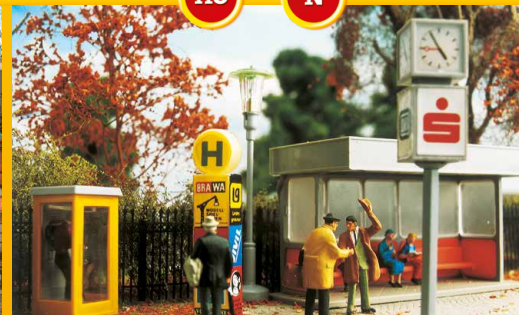

THE THINGS THAT MAKE LITTLE WORLDS BIG

It's the little things that make model railways such lovable miniature worlds. In addition to our lamps and cable railway sets, we offer a small yet selective range of perfectly replicated accessories, especially accessories for railway stations, including clocks, advertising pylons, telephone boxes, brick arches and shop arcades, plus tiny, realistic platform requisites. For experts, the accessories are far more than props.

Let yourself be inspired at www.brawa.de